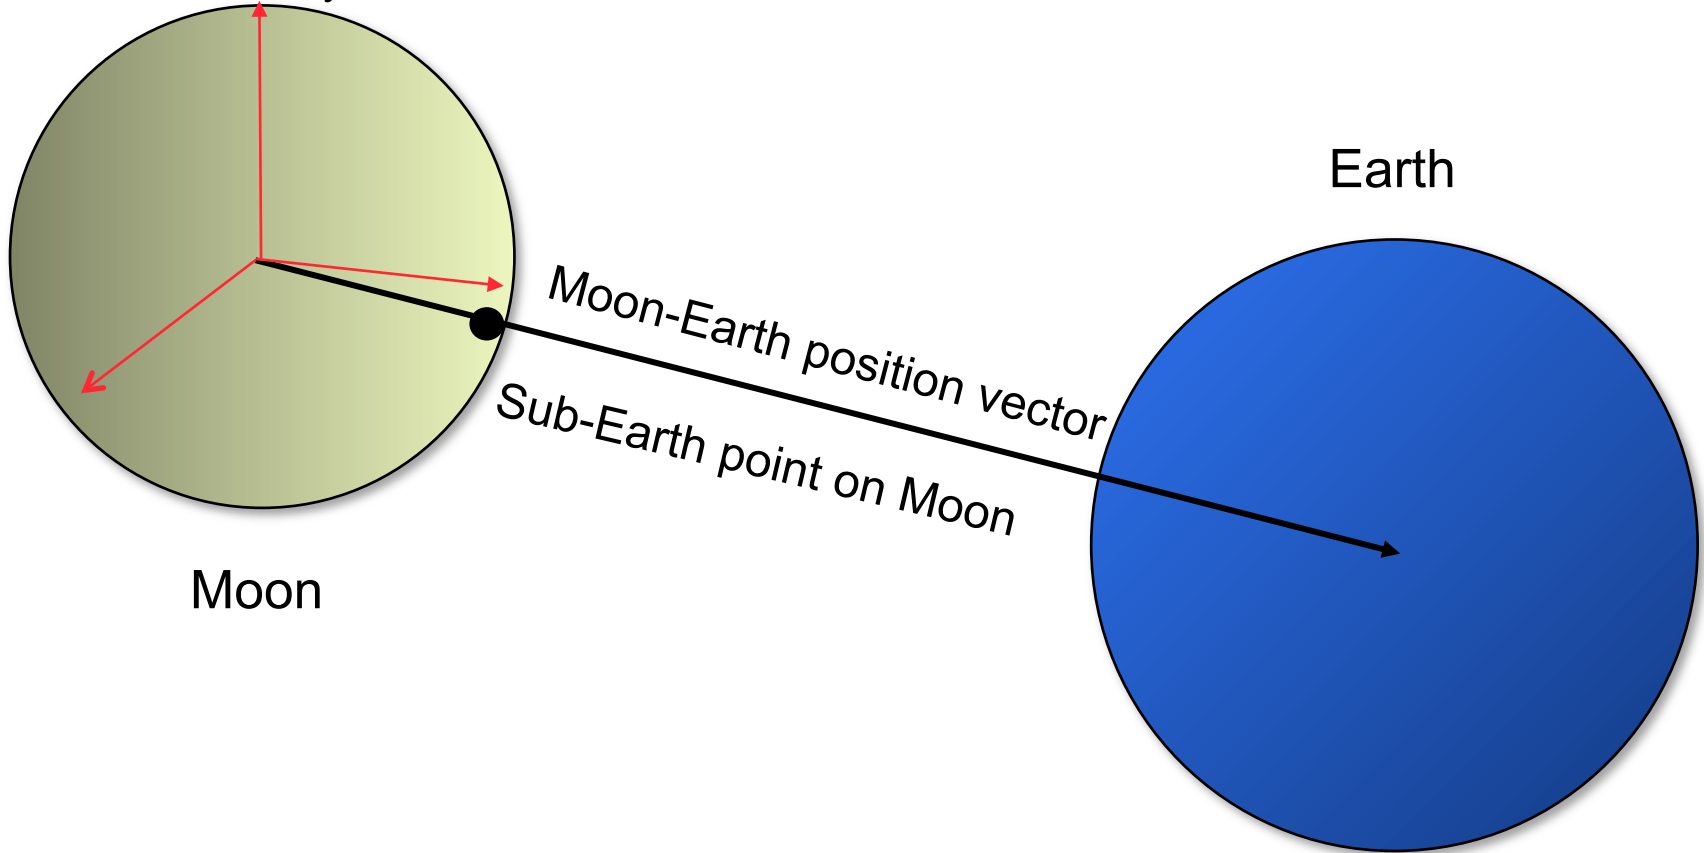

Navigation and Ancillary Information Facility

Binary PCK Programming Lesson

October 2017

Diagram for “mrotat” Exercise

Navigation and Ancillary Information Facility

Axes of lunar body-fixed reference frame